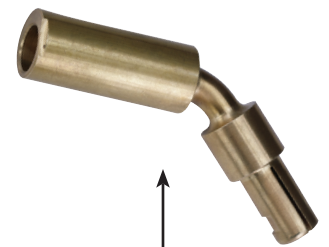

**NEW!**

**4 OFFSET CONFIGURATIONS  
AVAILABLE IN VARIOUS COLORS**

**SANTOPRENE WEATHER  
RESISTANT HOUSING**

**BRASS  
BUSHINGS  
FOR SECURE  
MOUNTING**

**ONE PIECE SOLID  
BRASS CONTACTS**

**MALE 1-1/4" THREADED STUD**

**MALE 2/0 - 4/0 DSS**

**FEMALE 1-1/4" THREADED STUD**

**FEMALE 2/0 - 4/0 DSS**

**400A FEMALE 45° CAM - 1-1/4" STUD  
SANTOPRENE HOUSING**

PART#	TYPE	COLOR
3243210	1-1/4" THREADED STUD	BLACK
3243220	1-1/4" THREADED STUD	WHITE
3243230	1-1/4" THREADED STUD	RED
3243240	1-1/4" THREADED STUD	BLUE
3243250	1-1/4" THREADED STUD	GREEN
3243260	1-1/4" THREADED STUD	BROWN
3243270	1-1/4" THREADED STUD	ORANGE
3243280	1-1/4" THREADED STUD	YELLOW

**400A MALE 45° CAM - 1-1/4" STUD  
SANTOPRENE HOUSING**

PART#	TYPE	COLOR
3243110	1-1/4" THREADED STUD	BLACK
3243120	1-1/4" THREADED STUD	WHITE
3243130	1-1/4" THREADED STUD	RED
3243140	1-1/4" THREADED STUD	BLUE
3243150	1-1/4" THREADED STUD	GREEN
3243160	1-1/4" THREADED STUD	BROWN
3243170	1-1/4" THREADED STUD	ORANGE
3243180	1-1/4" THREADED STUD	YELLOW

**400A FEMALE 45° CAM - 2" STUD  
SANTOPRENE HOUSING**

PART#	TYPE	COLOR
3246210	LONG STUD	BLACK
3246220	LONG STUD	WHITE
3246230	LONG STUD	RED
3246240	LONG STUD	BLUE
3246250	LONG STUD	GREEN
3246260	LONG STUD	BROWN
3246270	LONG STUD	ORANGE
3246280	LONG STUD	YELLOW