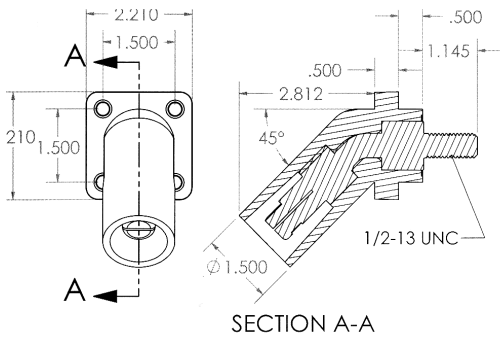

**NEW!**

**4 OFFSET CONFIGURATIONS  
AVAILABLE IN VARIOUS COLORS**

**SANTOPRENE WEATHER  
RESISTANT HOUSING**

**BRASS  
BUSHINGS  
FOR SECURE  
MOUNTING**

**ONE PIECE SOLID  
BRASS CONTACTS**

**MALE 1-1/4" THREADED STUD**

**MALE 2/0 - 4/0 DSS**

**FEMALE 1-1/4" THREADED STUD**

**FEMALE 2/0 - 4/0 DSS**

**400A FEMALE 45° CAM - 1-1/4" STUD  
SANTOPRENE HOUSING**

PART#	TYPE	COLOR
3243210	1-1/4" THREADED STUD	BLACK
3243220	1-1/4" THREADED STUD	WHITE
3243230	1-1/4" THREADED STUD	RED
3243240	1-1/4" THREADED STUD	BLUE
3243250	1-1/4" THREADED STUD	GREEN
3243260	1-1/4" THREADED STUD	BROWN
3243270	1-1/4" THREADED STUD	ORANGE
3243280	1-1/4" THREADED STUD	YELLOW

**400A MALE 45° CAM - 1-1/4" STUD  
SANTOPRENE HOUSING**

PART#	TYPE	COLOR
3243110	1-1/4" THREADED STUD	BLACK
3243120	1-1/4" THREADED STUD	WHITE
3243130	1-1/4" THREADED STUD	RED
3243140	1-1/4" THREADED STUD	BLUE
3243150	1-1/4" THREADED STUD	GREEN
3243160	1-1/4" THREADED STUD	BROWN
3243170	1-1/4" THREADED STUD	ORANGE
3243180	1-1/4" THREADED STUD	YELLOW