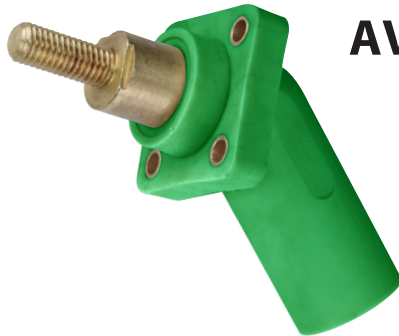

**NEW!**

**4 OFFSET CONFIGURATIONS  
AVAILABLE IN VARIOUS COLORS**

**SANTOPRENE WEATHER  
RESISTANT HOUSING**

**BRASS  
BUSHINGS  
FOR SECURE  
MOUNTING**

**ONE PIECE SOLID  
BRASS CONTACTS**

**MALE 1-1/4" THREADED STUD**

**MALE 2/0 - 4/0 DSS**

**FEMALE 1-1/4" THREADED STUD**

**FEMALE 2/0 - 4/0 DSS**

**400A FEMALE 45° CAM - 1-1/4" STUD  
SANTOPRENE HOUSING**

PART#	TYPE	COLOR
3243210	1-1/4" THREADED STUD	BLACK
3243220	1-1/4" THREADED STUD	WHITE
3243230	1-1/4" THREADED STUD	RED
3243240	1-1/4" THREADED STUD	BLUE
3243250	1-1/4" THREADED STUD	GREEN
3243260	1-1/4" THREADED STUD	BROWN
3243270	1-1/4" THREADED STUD	ORANGE
3243280	1-1/4" THREADED STUD	YELLOW

**400A MALE 45° CAM - 1-1/4" STUD  
SANTOPRENE HOUSING**

PART#	TYPE	COLOR
3243110	1-1/4" THREADED STUD	BLACK
3243120	1-1/4" THREADED STUD	WHITE
3243130	1-1/4" THREADED STUD	RED
3243140	1-1/4" THREADED STUD	BLUE
3243150	1-1/4" THREADED STUD	GREEN
3243160	1-1/4" THREADED STUD	BROWN
3243170	1-1/4" THREADED STUD	ORANGE
3243180	1-1/4" THREADED STUD	YELLOW

**400A FEMALE 45° CAM - 2" STUD  
SANTOPRENE HOUSING**

PART#	TYPE	COLOR
3246210	LONG STUD	BLACK
3246220	LONG STUD	WHITE
3246230	LONG STUD	RED
3246240	LONG STUD	BLUE
3246250	LONG STUD	GREEN
3246260	LONG STUD	BROWN
3246270	LONG STUD	ORANGE
3246280	LONG STUD	YELLOW