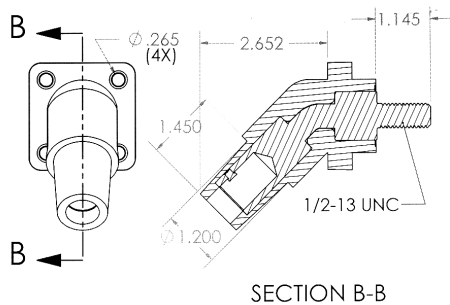

**NEW!**

**4 OFFSET CONFIGURATIONS  
AVAILABLE IN VARIOUS COLORS**

**SANTOPRENE WEATHER  
RESISTANT HOUSING**

**BRASS  
BUSHINGS  
FOR SECURE  
MOUNTING**

**ONE PIECE SOLID  
BRASS CONTACTS**

**MALE 1-1/4" THREADED STUD**

**MALE 2/0 - 4/0 DSS**

**FEMALE 1-1/4" THREADED STUD**

**FEMALE 2/0 - 4/0 DSS**

**400A FEMALE 45° CAM - 1-1/4" STUD  
SANTOPRENE HOUSING**

PART#	TYPE	COLOR
3243210	1-1/4" THREADED STUD	BLACK
3243220	1-1/4" THREADED STUD	WHITE
3243230	1-1/4" THREADED STUD	RED
3243240	1-1/4" THREADED STUD	BLUE
3243250	1-1/4" THREADED STUD	GREEN
3243260	1-1/4" THREADED STUD	BROWN
3243270	1-1/4" THREADED STUD	ORANGE
3243280	1-1/4" THREADED STUD	YELLOW

**400A MALE 45° CAM - 1-1/4" STUD  
SANTOPRENE HOUSING**

PART#	TYPE	COLOR
3243110	1-1/4" THREADED STUD	BLACK
3243120	1-1/4" THREADED STUD	WHITE
3243130	1-1/4" THREADED STUD	RED
3243140	1-1/4" THREADED STUD	BLUE
3243150	1-1/4" THREADED STUD	GREEN
3243160	1-1/4" THREADED STUD	BROWN
3243170	1-1/4" THREADED STUD	ORANGE
3243180	1-1/4" THREADED STUD	YELLOW