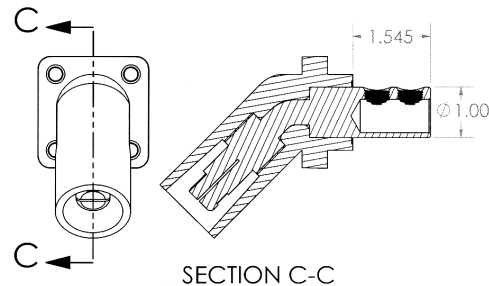

**NEW!**

**4 OFFSET CONFIGURATIONS  
AVAILABLE IN VARIOUS COLORS**

**SANTOPRENE WEATHER  
RESISTANT HOUSING**

**BRASS  
BUSHINGS  
FOR SECURE  
MOUNTING**

**ONE PIECE SOLID  
BRASS CONTACTS**

**MALE 1-1/4" THREADED STUD**

**MALE 2/0 - 4/0 DSS**

**FEMALE 1-1/4" THREADED STUD**

**FEMALE 2/0 - 4/0 DSS**

**400A FEMALE 45° CAM - 1-1/4" STUD  
SANTOPRENE HOUSING**

PART#	TYPE	COLOR
3243210	1-1/4" THREADED STUD	BLACK
3243220	1-1/4" THREADED STUD	WHITE
3243230	1-1/4" THREADED STUD	RED
3243240	1-1/4" THREADED STUD	BLUE
3243250	1-1/4" THREADED STUD	GREEN
3243260	1-1/4" THREADED STUD	BROWN
3243270	1-1/4" THREADED STUD	ORANGE
3243280	1-1/4" THREADED STUD	YELLOW

**400A MALE 45° CAM - 1-1/4" STUD  
SANTOPRENE HOUSING**

PART#	TYPE	COLOR
3243110	1-1/4" THREADED STUD	BLACK
3243120	1-1/4" THREADED STUD	WHITE
3243130	1-1/4" THREADED STUD	RED
3243140	1-1/4" THREADED STUD	BLUE
3243150	1-1/4" THREADED STUD	GREEN
3243160	1-1/4" THREADED STUD	BROWN
3243170	1-1/4" THREADED STUD	ORANGE
3243180	1-1/4" THREADED STUD	YELLOW