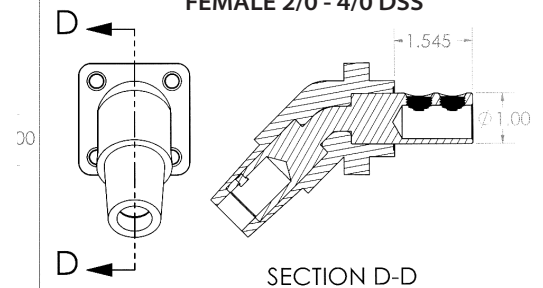

**NEW!**

**4 OFFSET CONFIGURATIONS  
AVAILABLE IN VARIOUS COLORS**

**SANTOPRENE WEATHER  
RESISTANT HOUSING**

**BRASS  
BUSHINGS  
FOR SECURE  
MOUNTING**

**ONE PIECE SOLID  
BRASS CONTACTS**

**MALE 1-1/4" THREADED STUD**

**MALE 2/0 - 4/0 DSS**

**FEMALE 1-1/4" THREADED STUD**

**FEMALE 2/0 - 4/0 DSS**

**400A FEMALE 45° CAM - 1-1/4" STUD  
SANTOPRENE HOUSING**

PART#	TYPE	COLOR
3243210	1-1/4" THREADED STUD	BLACK
3243220	1-1/4" THREADED STUD	WHITE
3243230	1-1/4" THREADED STUD	RED
3243240	1-1/4" THREADED STUD	BLUE
3243250	1-1/4" THREADED STUD	GREEN
3243260	1-1/4" THREADED STUD	BROWN
3243270	1-1/4" THREADED STUD	ORANGE
3243280	1-1/4" THREADED STUD	YELLOW

**400A MALE 45° CAM - 1-1/4" STUD  
SANTOPRENE HOUSING**

PART#	TYPE	COLOR
3243110	1-1/4" THREADED STUD	BLACK
3243120	1-1/4" THREADED STUD	WHITE
3243130	1-1/4" THREADED STUD	RED
3243140	1-1/4" THREADED STUD	BLUE
3243150	1-1/4" THREADED STUD	GREEN
3243160	1-1/4" THREADED STUD	BROWN
3243170	1-1/4" THREADED STUD	ORANGE
3243180	1-1/4" THREADED STUD	YELLOW