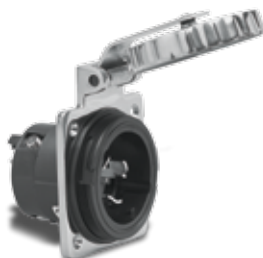

INTERNATIONAL

32 Amp/220V Shore Power Products

6153SPPX

32A 50 foot PowerCord Plus® Cordset with molded Female Connector 15.24 Meters

- Male end blunt cut 8/3 (8.6mm²) cable
- 32 amp / 220 volts 50 Hz

See page 18 for more information on molded cordsets

6371EL-BX

32A/220 Volts, 50 Hz Power Inlet

- 316 stainless steel
- Easy Lock System
- Soft Touch cap design
- Rear safety enclosure with strain relief

- **New! Now available as retail pack part #: 6371EL-BXPK**

6343EL-BX

32A/220 Volts, 50 Hz Power Inlet

- Easy Lock System
- Glass-filled polyester
- Watertight
- Rear safety enclosure with strain relief

6351EL-BX

32A/220 Volts, 50 Hz Power Inlet

- Easy Lock System
- Glass-filled polyester
- Watertight
- Rear safety enclosure with strain relief

- **New! Now available as retail pack part #: 6351EL-BXPK**

6371ELX

32A/220 Volts, 50 Hz Power Inlet

- Same as 6371EL-BX without rear safety enclosure

6343EL-BXCR

32A/220 Volts, 50 Hz Power Inlet

- Same as 6343EL-BX, with Chrome Plated Cover